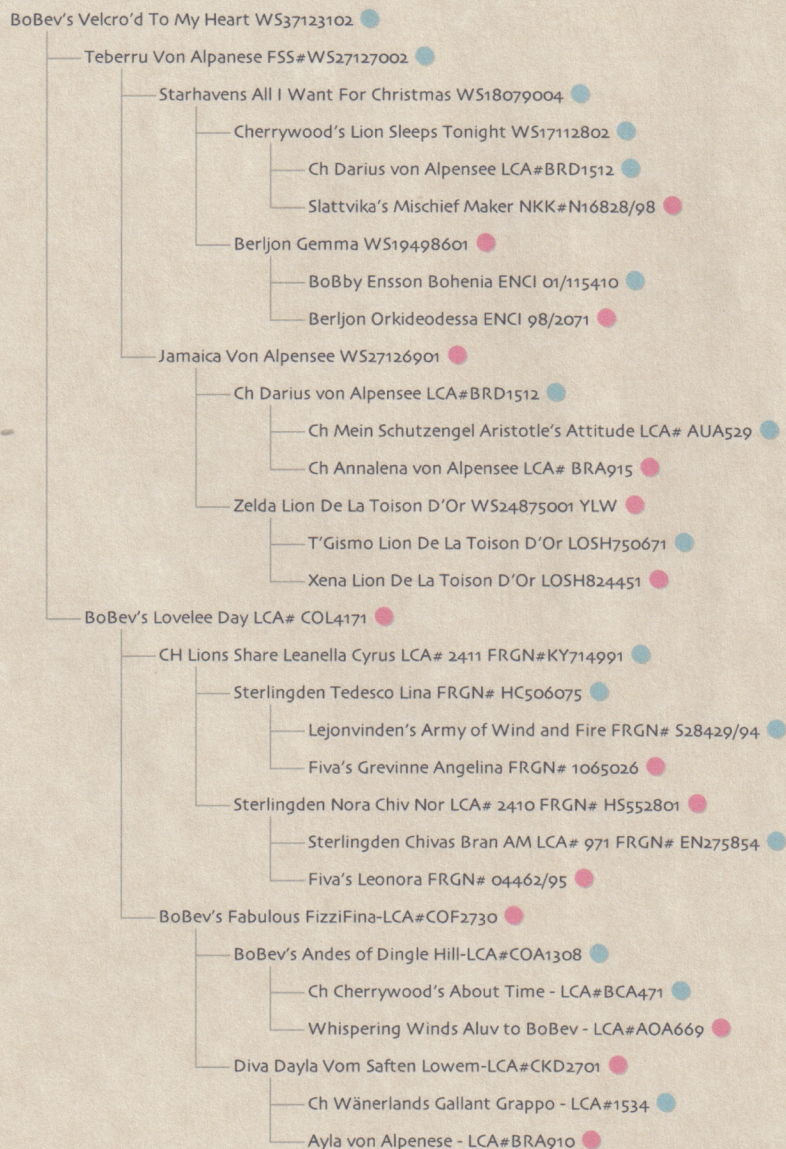

BoBev's Velcro'd To My Heart WS37123102

BoBev's Leonbergers
Andes, NY 845-676-3154
bobeve@catskill.net
Leonberger Club of America Breeder

Pedigree Chart

Born March 2, 2011

Owned & Loved by Janice & David Weaver